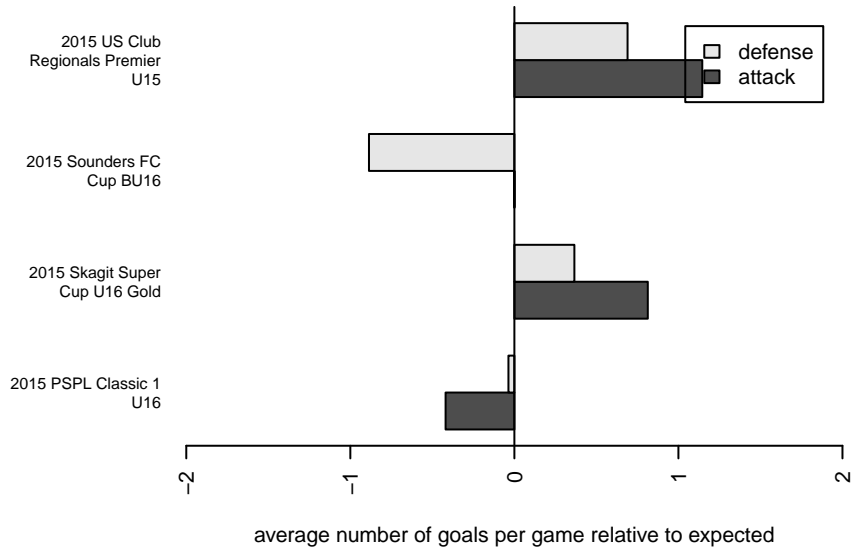

Venues played:  
 2015 US Club Regionals Premier U15  
 2015 Sounders FC Cup BU16  
 2015 Skagit Super Cup U16 Gold  
 2015 PSPL Classic 1 U16

**ASE Royal B99**  
 Dots are actual minus expected GF (blue circles) and GA (red triangles).  
 Blue line is smoothed change in attack strength. Red is smoothed change in defense strength.

**attack and defense variance (black dot)  
relative to other teams  
and top 10 in region**

**attack and defense rating  
relative to others at age  
and all opponents in last 13 months**

**Performance relative to 13 month average**