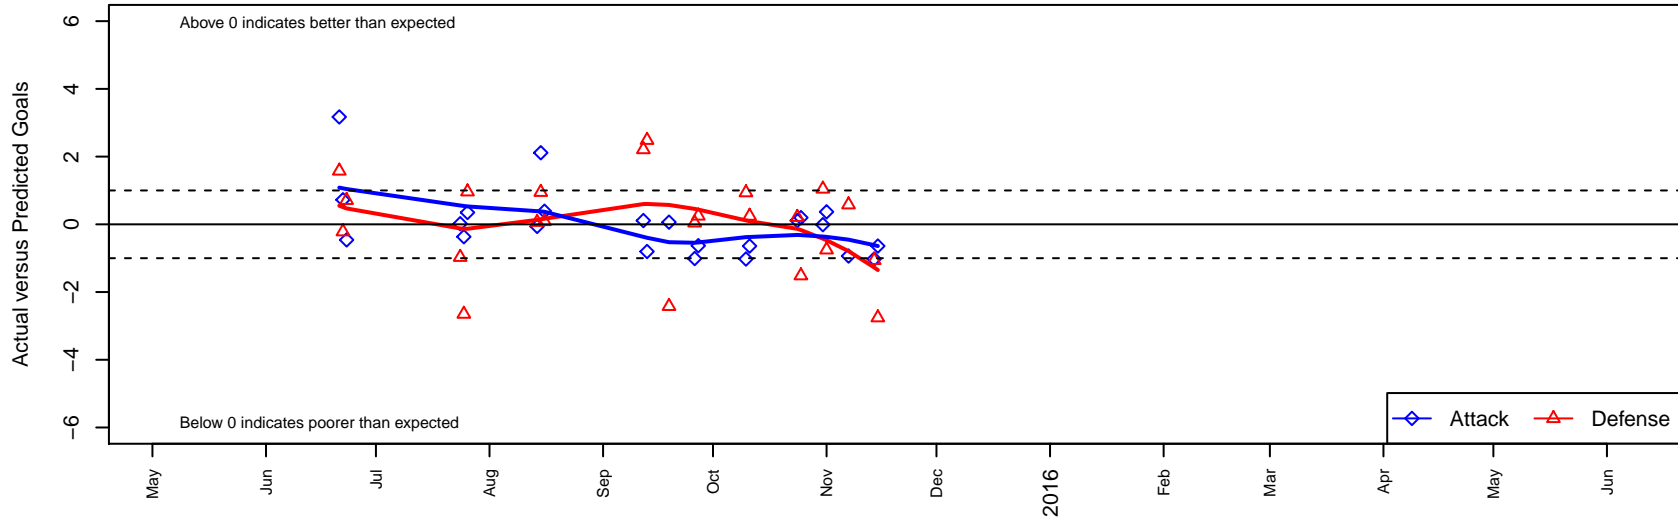

# ASE Royal B99

Academy of Soccer Excellence  
 Pasco, WA  
 B99 total strength=1186  
 attack=4.68 defense=3.11  
 fall league = PSPL Classic 1 U16  
 notes= Ollero 2015

alt names used:  
 ASE B99 Royal – Ollero  
 ASE B99 ROYAL – OLLERO  
 B99 Royal Ollero  
 B99Royal  
 B99ROYAL

Venues played:  
 2015 US Club Regionals Premier U15  
 2015 Sounders FC Cup BU16  
 2015 Skagit Super Cup U16 Gold  
 2015 PSPL Classic 1 U16

**ASE Royal B99**  
 Dots are actual minus expected GF (blue circles) and GA (red triangles).  
 Blue line is smoothed change in attack strength. Red is smoothed change in defense strength.

**attack and defense variance (black dot)  
relative to other teams  
and top 10 in region**

**attack and defense rating  
relative to others at age  
and all opponents in last 13 months**

**Performance relative to 13 month average**