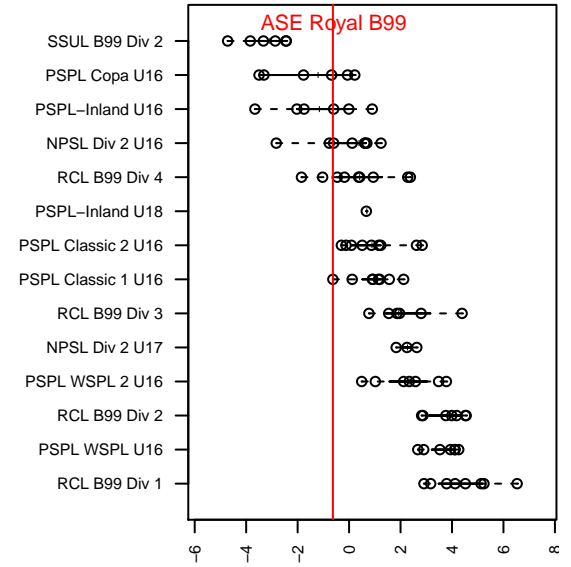

# ASE Royal B99

Academy of Soccer Excellence  
 Pasco, WA  
 B99 total strength=1186  
 attack=4.68 defense=3.11  
 fall league = PSPL Classic 1 U16  
 notes= Ollero 2015

alt names used:  
 ASE B99 Royal – Ollero  
 ASE B99 ROYAL – OLLERO  
 B99 Royal Ollero  
 B99Royal  
 B99ROYAL

Venues played:  
 2015 US Club Regionals Premier U15  
 2015 Sounders FC Cup BU16  
 2015 Skagit Super Cup U16 Gold  
 2015 PSPL Classic 1 U16

**ASE Royal B99**  
 Dots are actual minus expected GF (blue circles) and GA (red triangles).  
 Blue line is smoothed change in attack strength. Red is smoothed change in defense strength.

**attack and defense variance (black dot)  
relative to other teams  
and top 10 in region**

**attack and defense rating  
relative to others at age  
and all opponents in last 13 months**

**Performance relative to 13 month average**