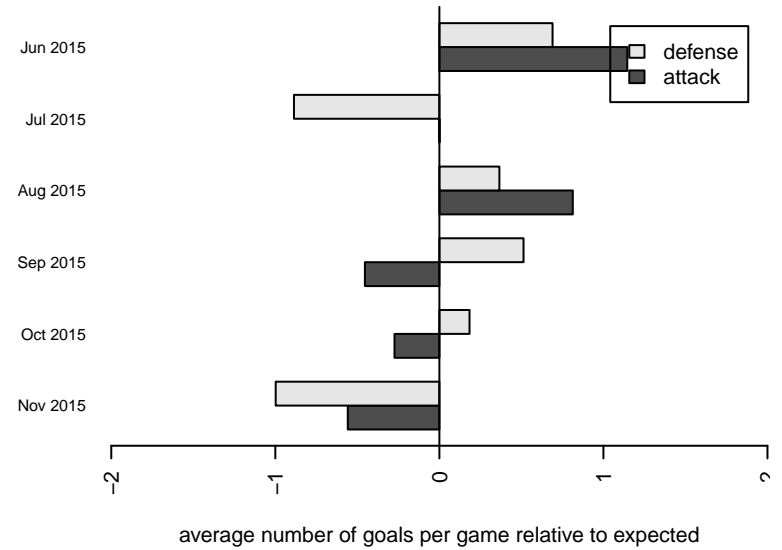

Performance relative to 13 month average